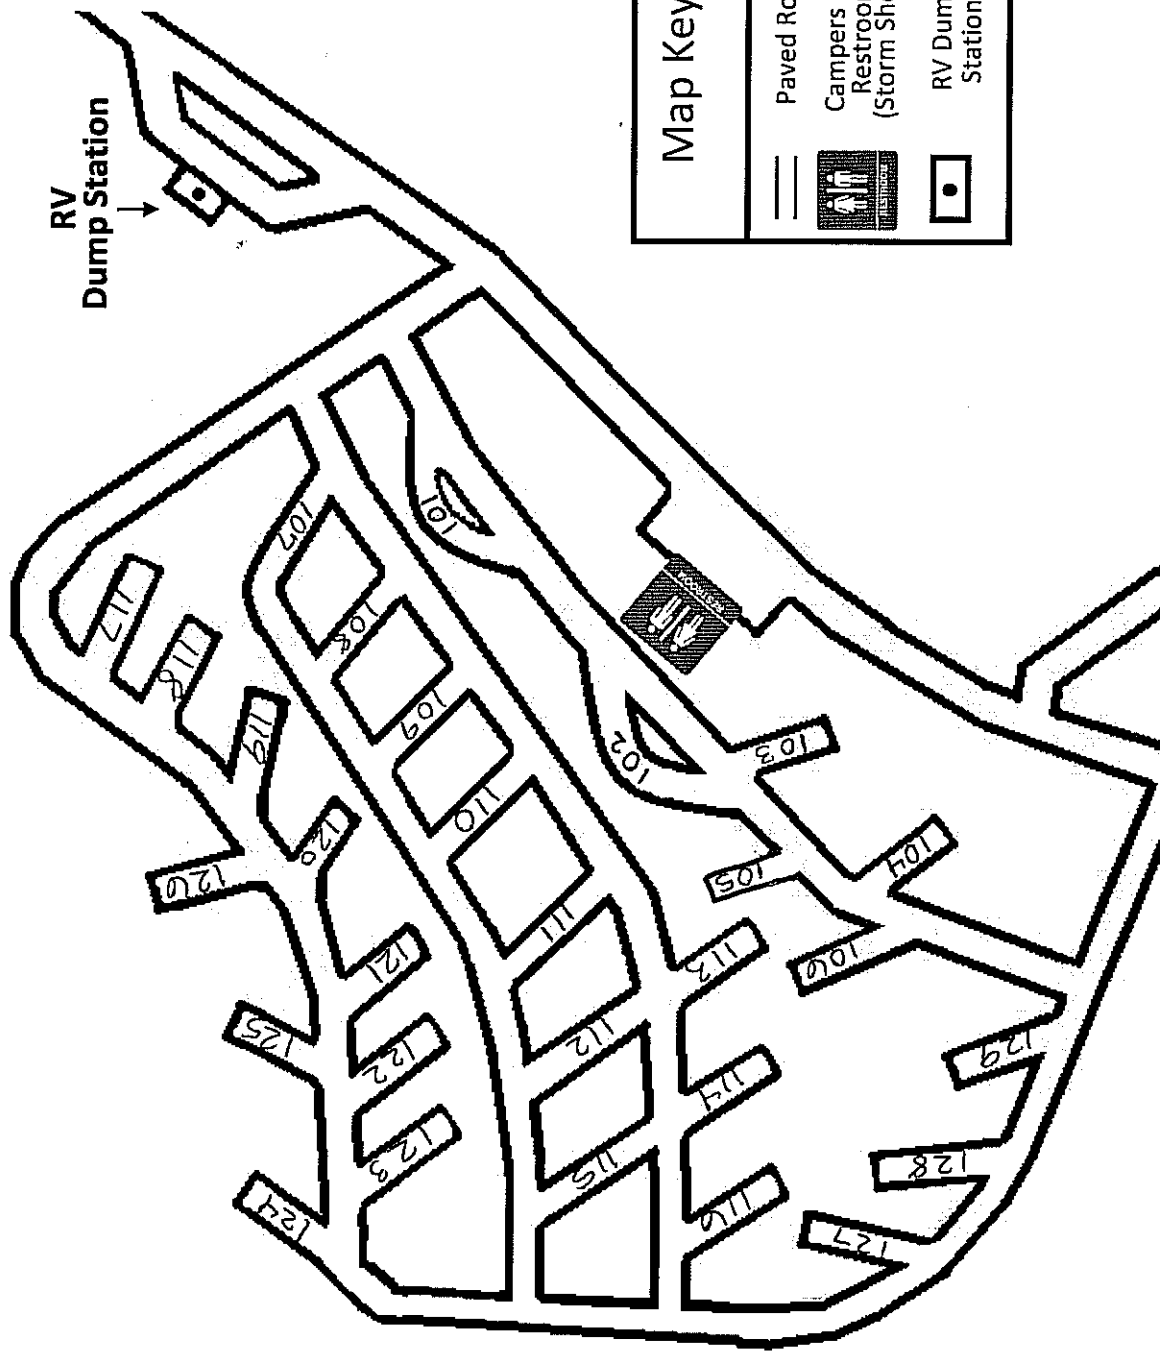

North Deer Creek Recreation Area (Wes Watkins) RV Camp Sites

To Main
Entrance

RV
Dump Station

Map Key	
	Paved Road
	Campers Only Restrooms (Storm Shelter)
	RV Dump Station