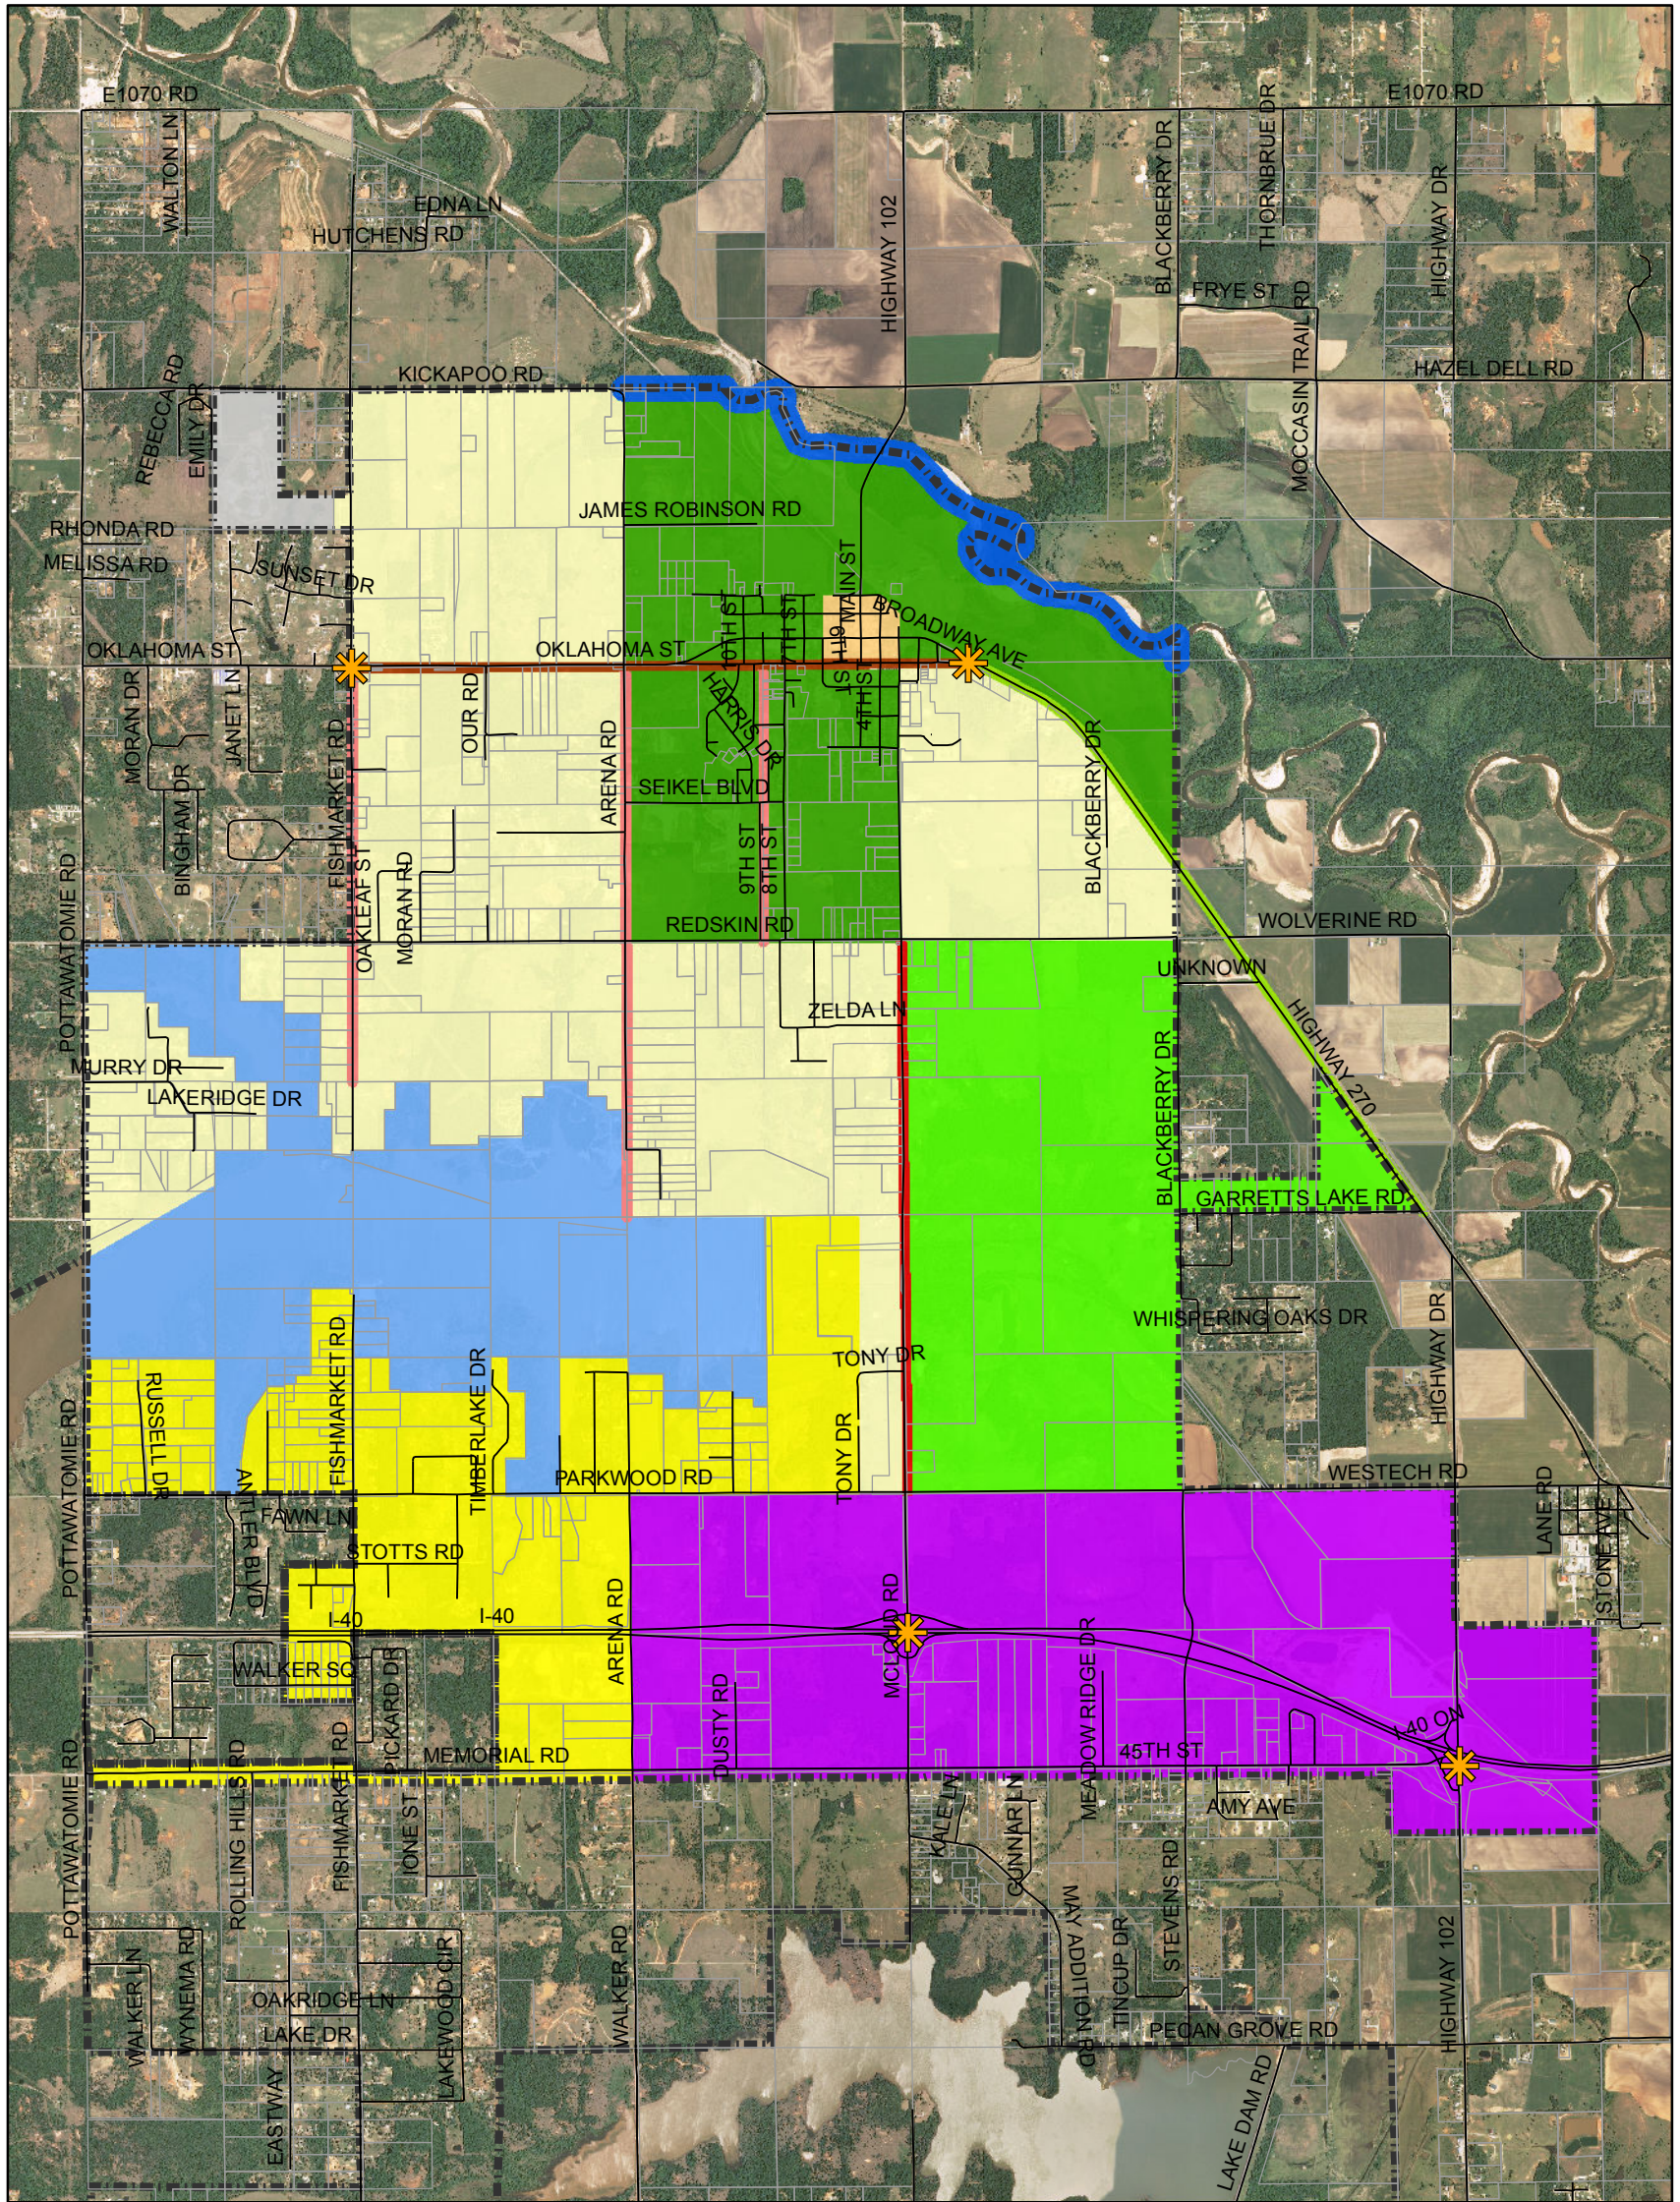

# McCloud, Oklahoma Future Development Map

## Legend

- |                      |                                |                          |
|----------------------|--------------------------------|--------------------------|
| Gateway Nodes        | <b>LandUse</b>                 | Institutional            |
| Roads                | Community Commercial Corridors | Interstate Corridor      |
| Parcels              | Downtown                       | Lake                     |
| Political Boundaries | Estate Residential             | River Corridor           |
|                      | Future Heritage Corridor       | Rural Residential        |
|                      | Gateway Corridor               | Suburban Residential     |
|                      | Heritage Corridor              | Traditional Neighborhood |

0 2,500 5,000 10,000 Feet